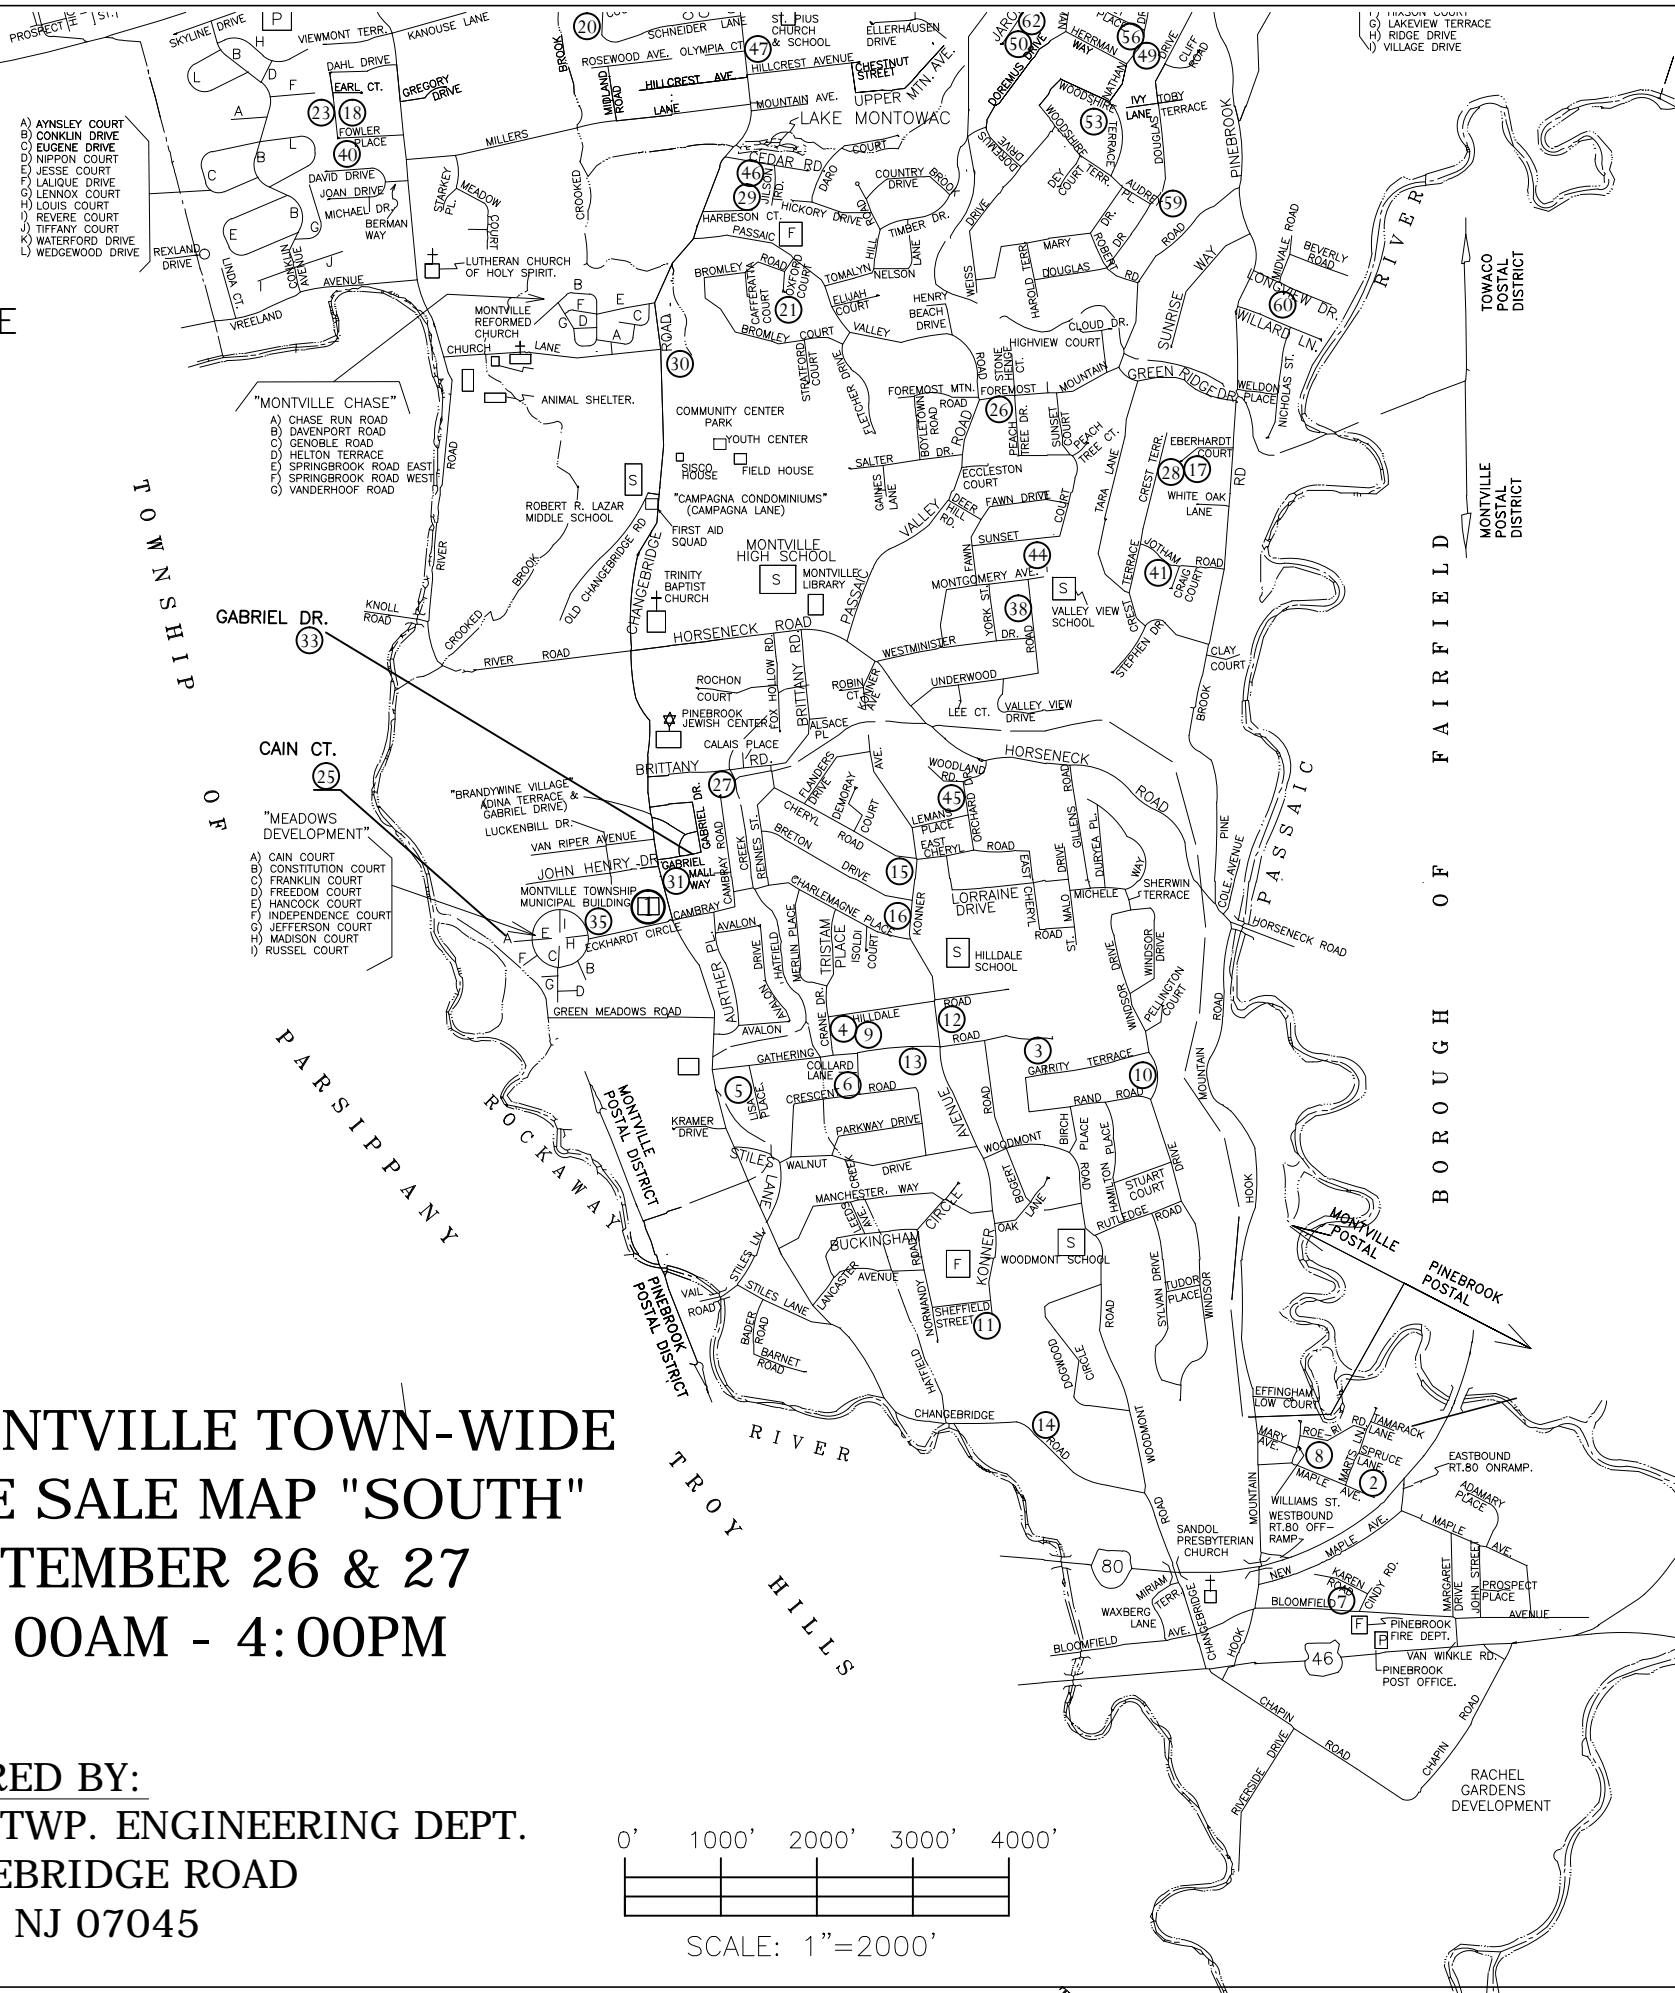

**2020 MONTVILLE TOWN-WIDE
GARAGE SALE MAP "SOUTH"
SEPTEMBER 26 & 27
10:00AM - 4:00PM**

MAP PREPARED BY:
MONTVILLE TWP. ENGINEERING DEPT.
195 CHANGEBRIDGE ROAD
MONTVILLE, NJ 07045

1	MULTI-FAMILY MUNICIPAL PARKING LOT 195 CHANGEBRIDGE ROAD, MONTVILLE

PINEBROOK

2	38 MAPLE AVE
3	14 GARRITY TERRACE
4	1 HILLDALE ROAD*
5	9 LISA PLACE*
6	2 COLLARD LANE
7	44 BLOOMFIELD AVE
8	14 MAPLE AVE
9	28 GATHERING ROAD*
10	69 WINDSOR DRIVE
11	11 SHEFFIELD STREET
12	25 HILLDALE ROAD
13	35 GATHERING ROAD*
14	326 CHANGEBRIDGE ROAD
15	145 KONNER AVE
16	137 KONNER AVE

MONTVILLE

17	5 EBERHARDT COURT
18	22 DAHL DRIVE
19	37A STONY BROOK ROAD
20	27 SCHNEIDER LANE
21	4 OXFORD DRIVE
22	12 VISTA ROAD
23	23 DAHL DRIVE
24	19 MACLEAY ROAD
25	7 CAIN COURT
26	1 STONEHEDGE COURT
27	36 BRITTANY ROAD
28	7 EBERHARDT COURT
29	11 JILSON ROAD
30	106 CHANGEBRIDGE ROAD
31	192 CHANGEBRIDGE ROAD
32	37 MACLEAY ROAD
33	15 GABRIEL DRIVE
34	6 SCHNEIDER LANE
35	5 ECKHARDT CIRCLE*
36	12 SCHNEIDER LANE
37	17 BARMORE COURT
38	33 UNDERWOOD ROAD*
39	20 HIGHLAND AVE
40	8 FOWLER PLACE
41	1 CRAIG COURT
42	19 ASA STREET*
43	91 BOONTON AVE
44	27 MONTGOMERY AVE
45	7 ORCHARD DRIVE**
46	7 JILSON ROAD
47	30 HILLCREST AVE

TOWACO

48	41 OLD LANE
49	22 NATHAN DRIVE
50	24 DOREMUS DRIVE
51	11 OAKWOOD COURT
52	7 OAKWOOD COURT*
53	19 WOODSHIRE TERRACE
54	9 MARIAN LANE
55	4 PHILLIPS MANOR ROAD
56	11 ASHLEY PLACE
57	9 GLORIA DRIVE
58	5 INDIAN HILL ROAD
59	48 DOUGLAS DRIVE
60	9 LONGVIEW DRIVE
61	5 POMONA ROAD
62	37 JAROMBEK DRIVE
63	15 FOREST PLACE

BOONTON

64	4 ROCKAWAY VALLEY ROAD

*DENOTES SATURDAY ONLY
**DENOTES SUNDAY ONLY